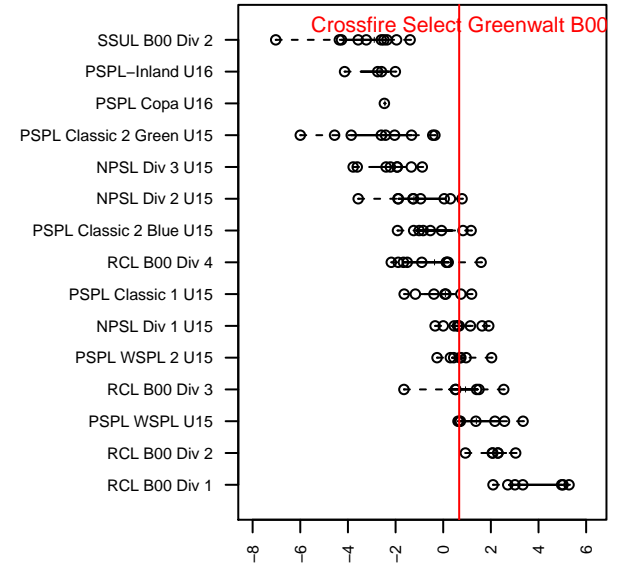

**attack and defense rating
relative to others at age
and all opponents in last 13 months**