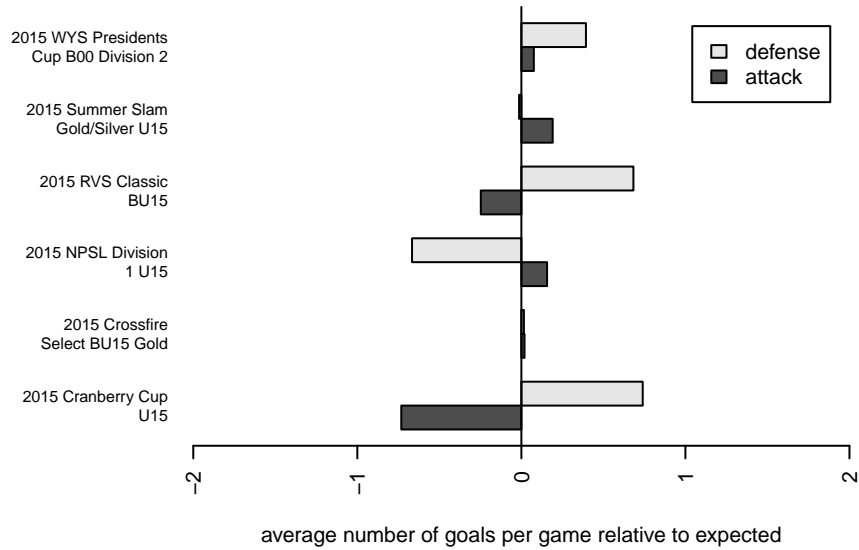

Performance relative to 13 month average