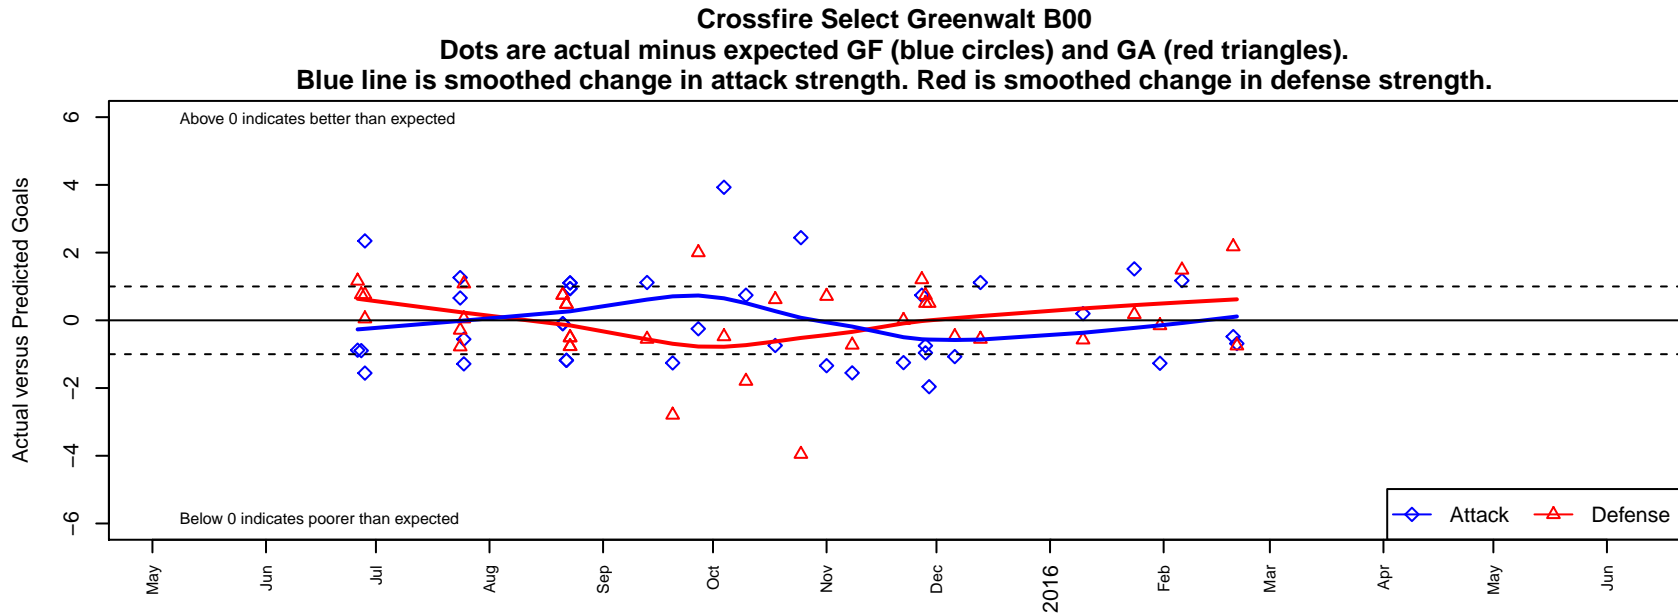

**attack and defense variance (black dot)
relative to other teams
and top 10 in region**

**attack and defense rating
relative to others at age
and all opponents in last 13 months**

Crossfire Select Greenwalt B00

Crossfire Select SC
Redmond, WA
B00 total strength=1316
attack=8.14 defense=4.39
fall league = NPSL Div 1 U15

alt names used:
Crossfire Select B00 Greenwalt
Crossfire Select B00 Greenwalt
Crossfire Select B00–Greenwalt
Crossfire Select B00 Greenwalt
Crossfire Select B00–Greenwalt

Venues played:
2015 RVS Classic BU15
2015 Crossfire Select BU15 Gold
2015 Summer Slam Gold/Silver U15
2015 NPSL Division 1 U15
2015 Cranberry Cup U15
2015 WYS Presidents Cup B00 Division 2