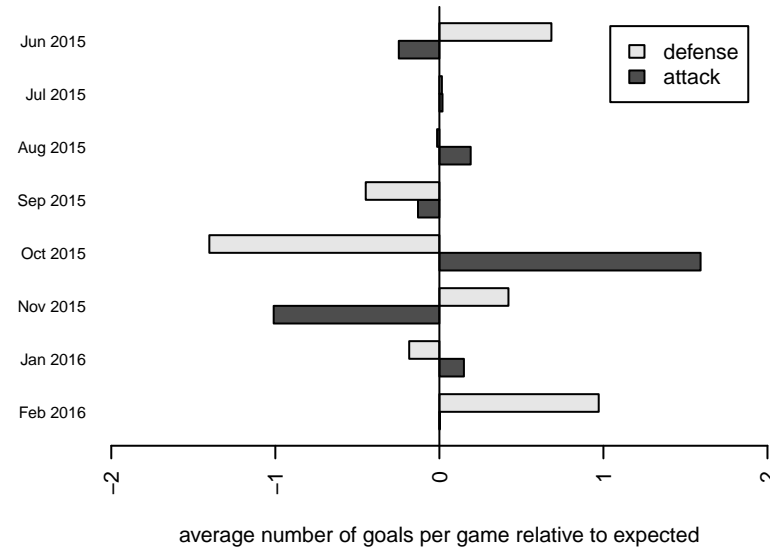

Performance relative to 13 month average